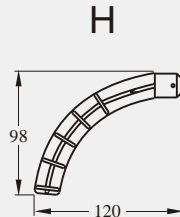

(H) Scimitar type paddle, directly
screwed through 3/4" diameter
fixed hole. Material: PC