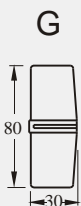

Paddle Introduction (Mini)

(G) Cross type paddle
material: PC