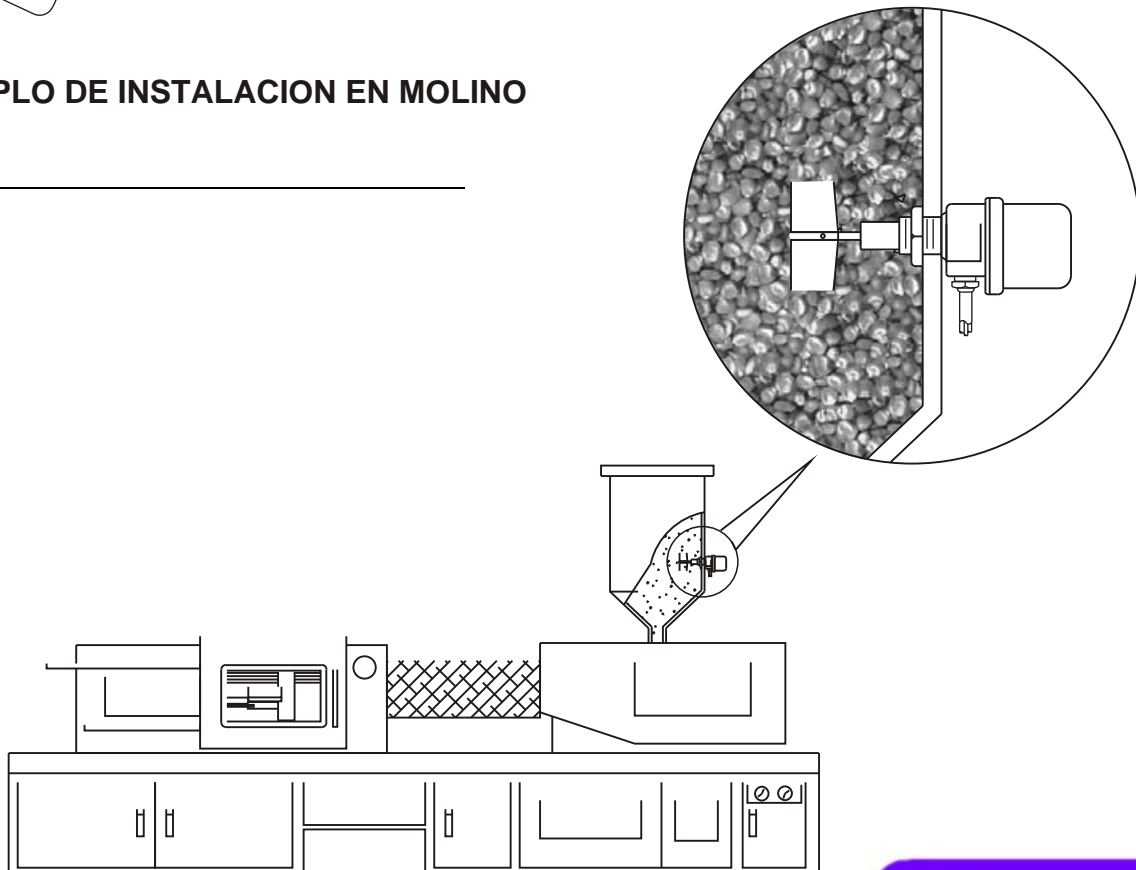

EJEMPLO DE INSTALACION EN MOLINO

Fiammengo srl.

Bianco Encalada 1190 - (B1768BIP) - Villa Madero,
Prov. de Buenos Aires, Argentina.
Telefax: (+54 11) 4454 8343.
E-mail: ventas@fiammengo.com.ar