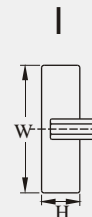

(I) 100x30 (WxH)
Material: SUS304

Fiammengo srl.